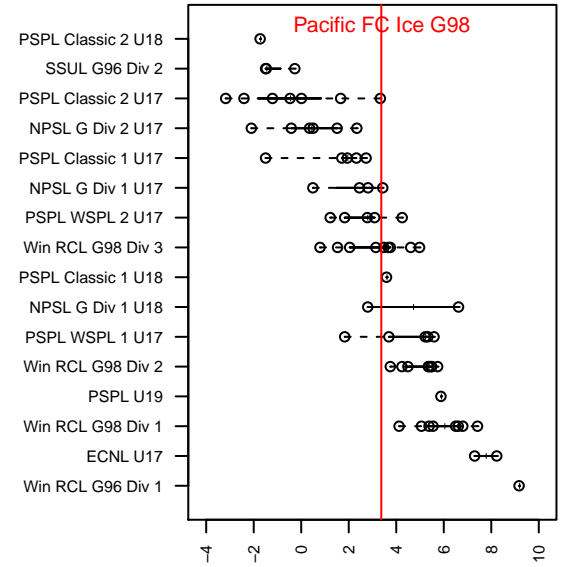

**attack and defense rating
relative to others at age
and all opponents in last 13 months**