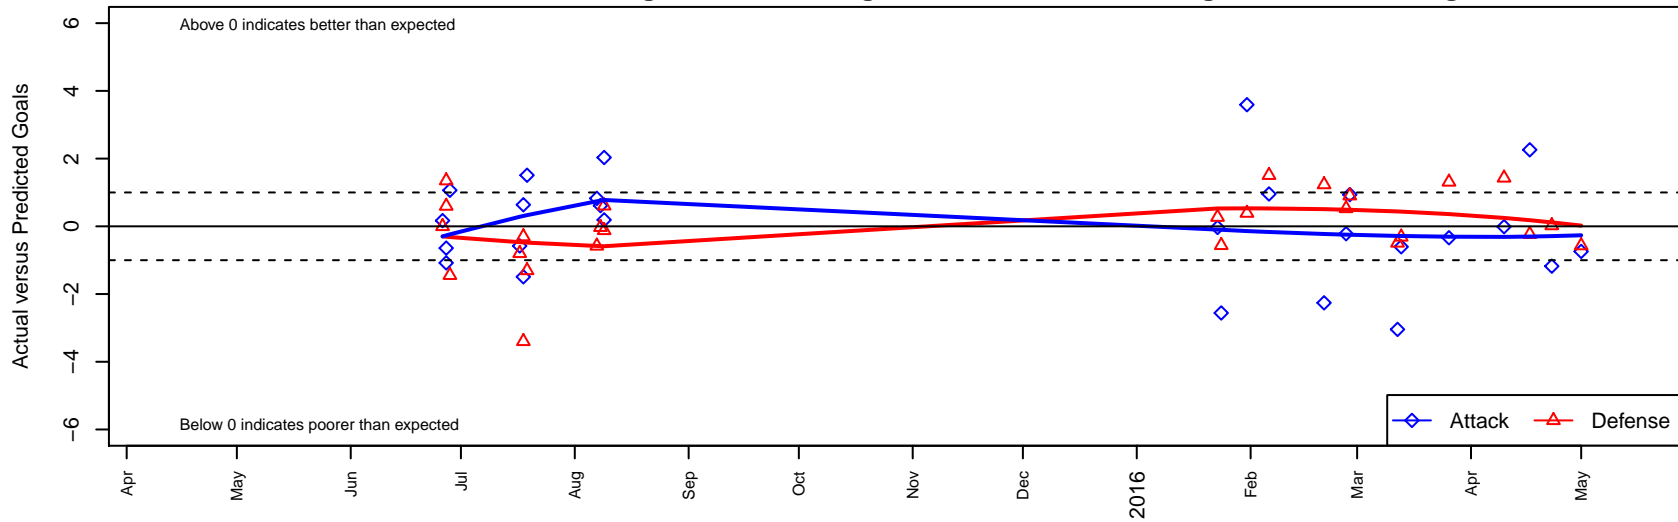

Pacific FC Ice G98

Pacific FC
 Battleground, WA
 G98 total strength=1459
 attack=11.31 defense=8.52
 fall league = PTT G98 Div 1

alt names used:
 PFC Ice 98
 Pacific FC G98 Ice
 Pacific FC G98 Ice

Venues played:
 2015 Clash At the Border Gold/Silver/Bronze H
 2015 Beaverton Cup GU17 Gold
 2015 Mt Hood Challenge U18
 2015 PTT G98 Division 1
 2015 WYS Presidents Cup G98 Div 2

Pacific FC Ice G98
 Dots are actual minus expected GF (blue circles) and GA (red triangles).
 Blue line is smoothed change in attack strength. Red is smoothed change in defense strength.

**attack and defense variance (black dot)
relative to other teams
and top 10 in region**