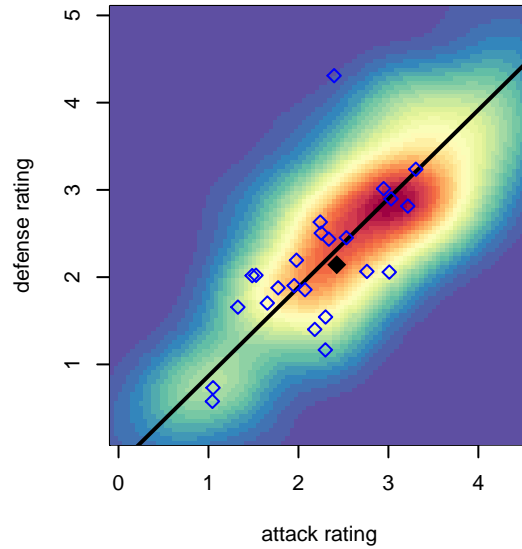

**attack and defense rating
relative to others at age
and all opponents in last 13 months**