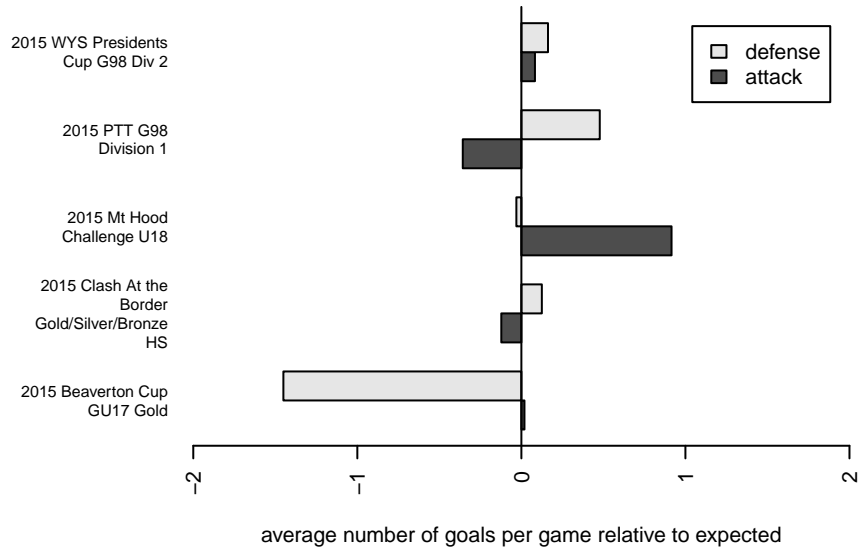

Performance relative to 13 month average